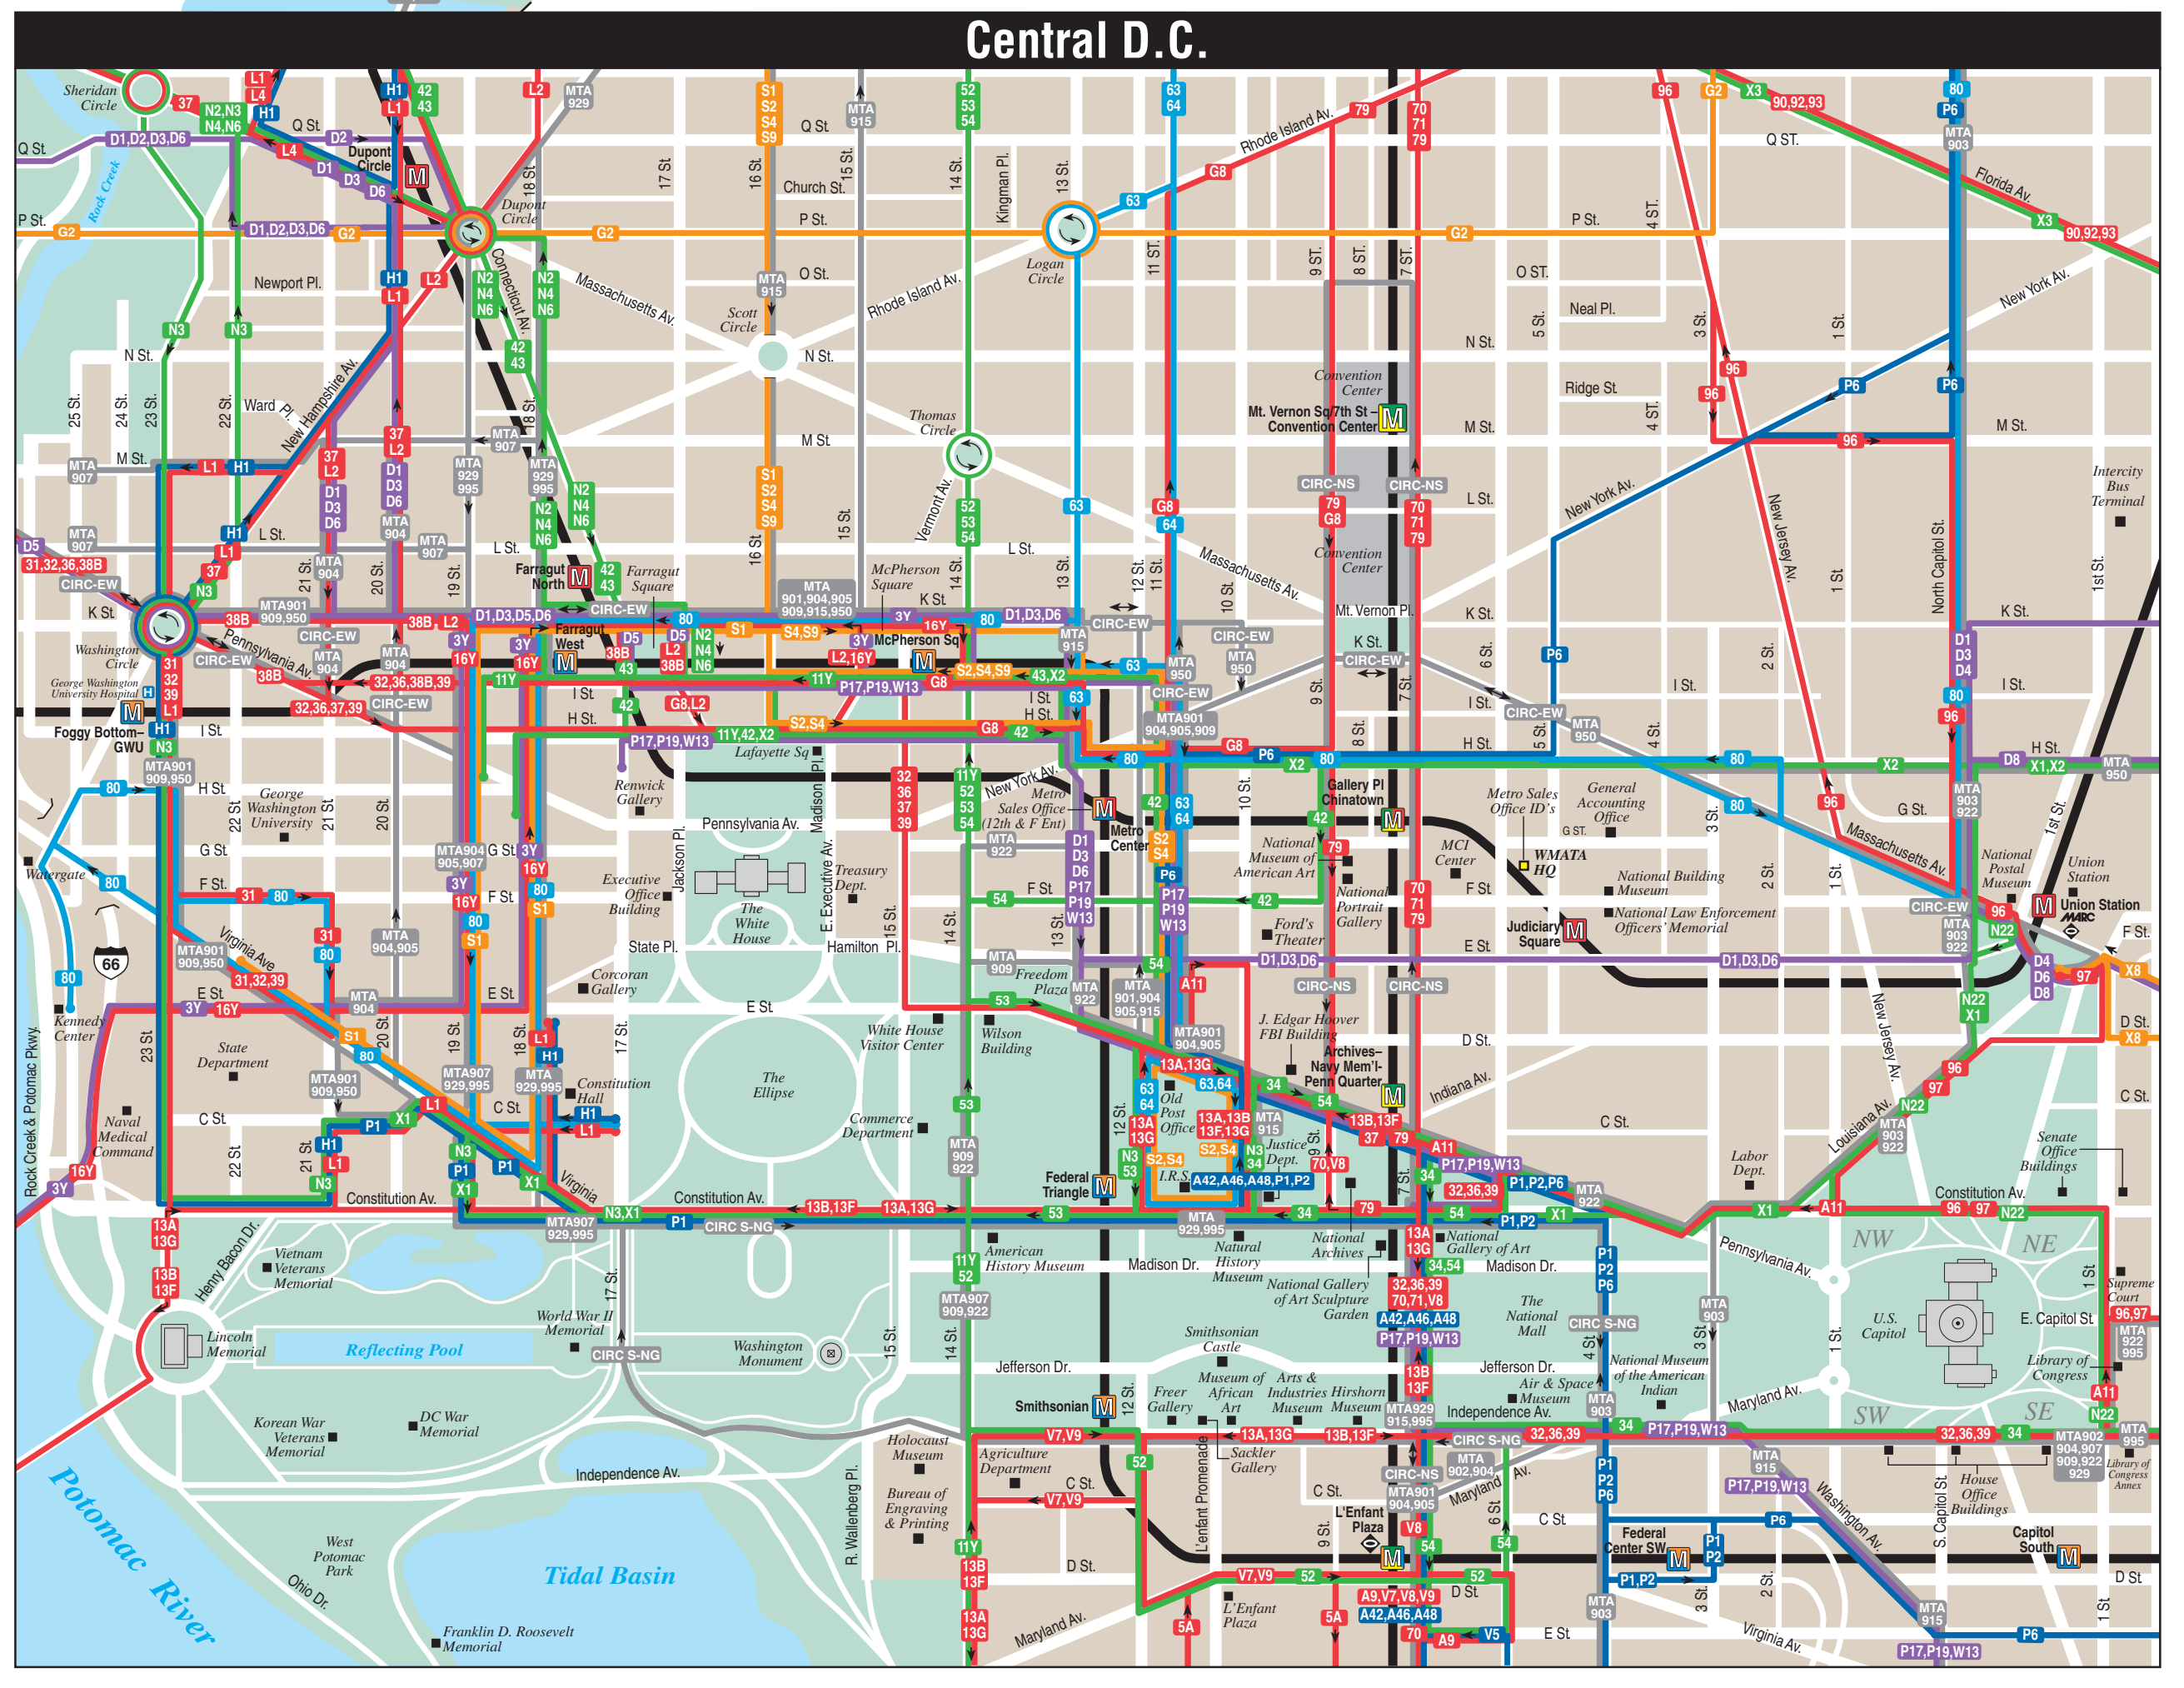

Metro Information Anytime
Información en cualquier momento Metro
MetroOpensDoors.com
202-637-7000 (TTY 202-638-3780)