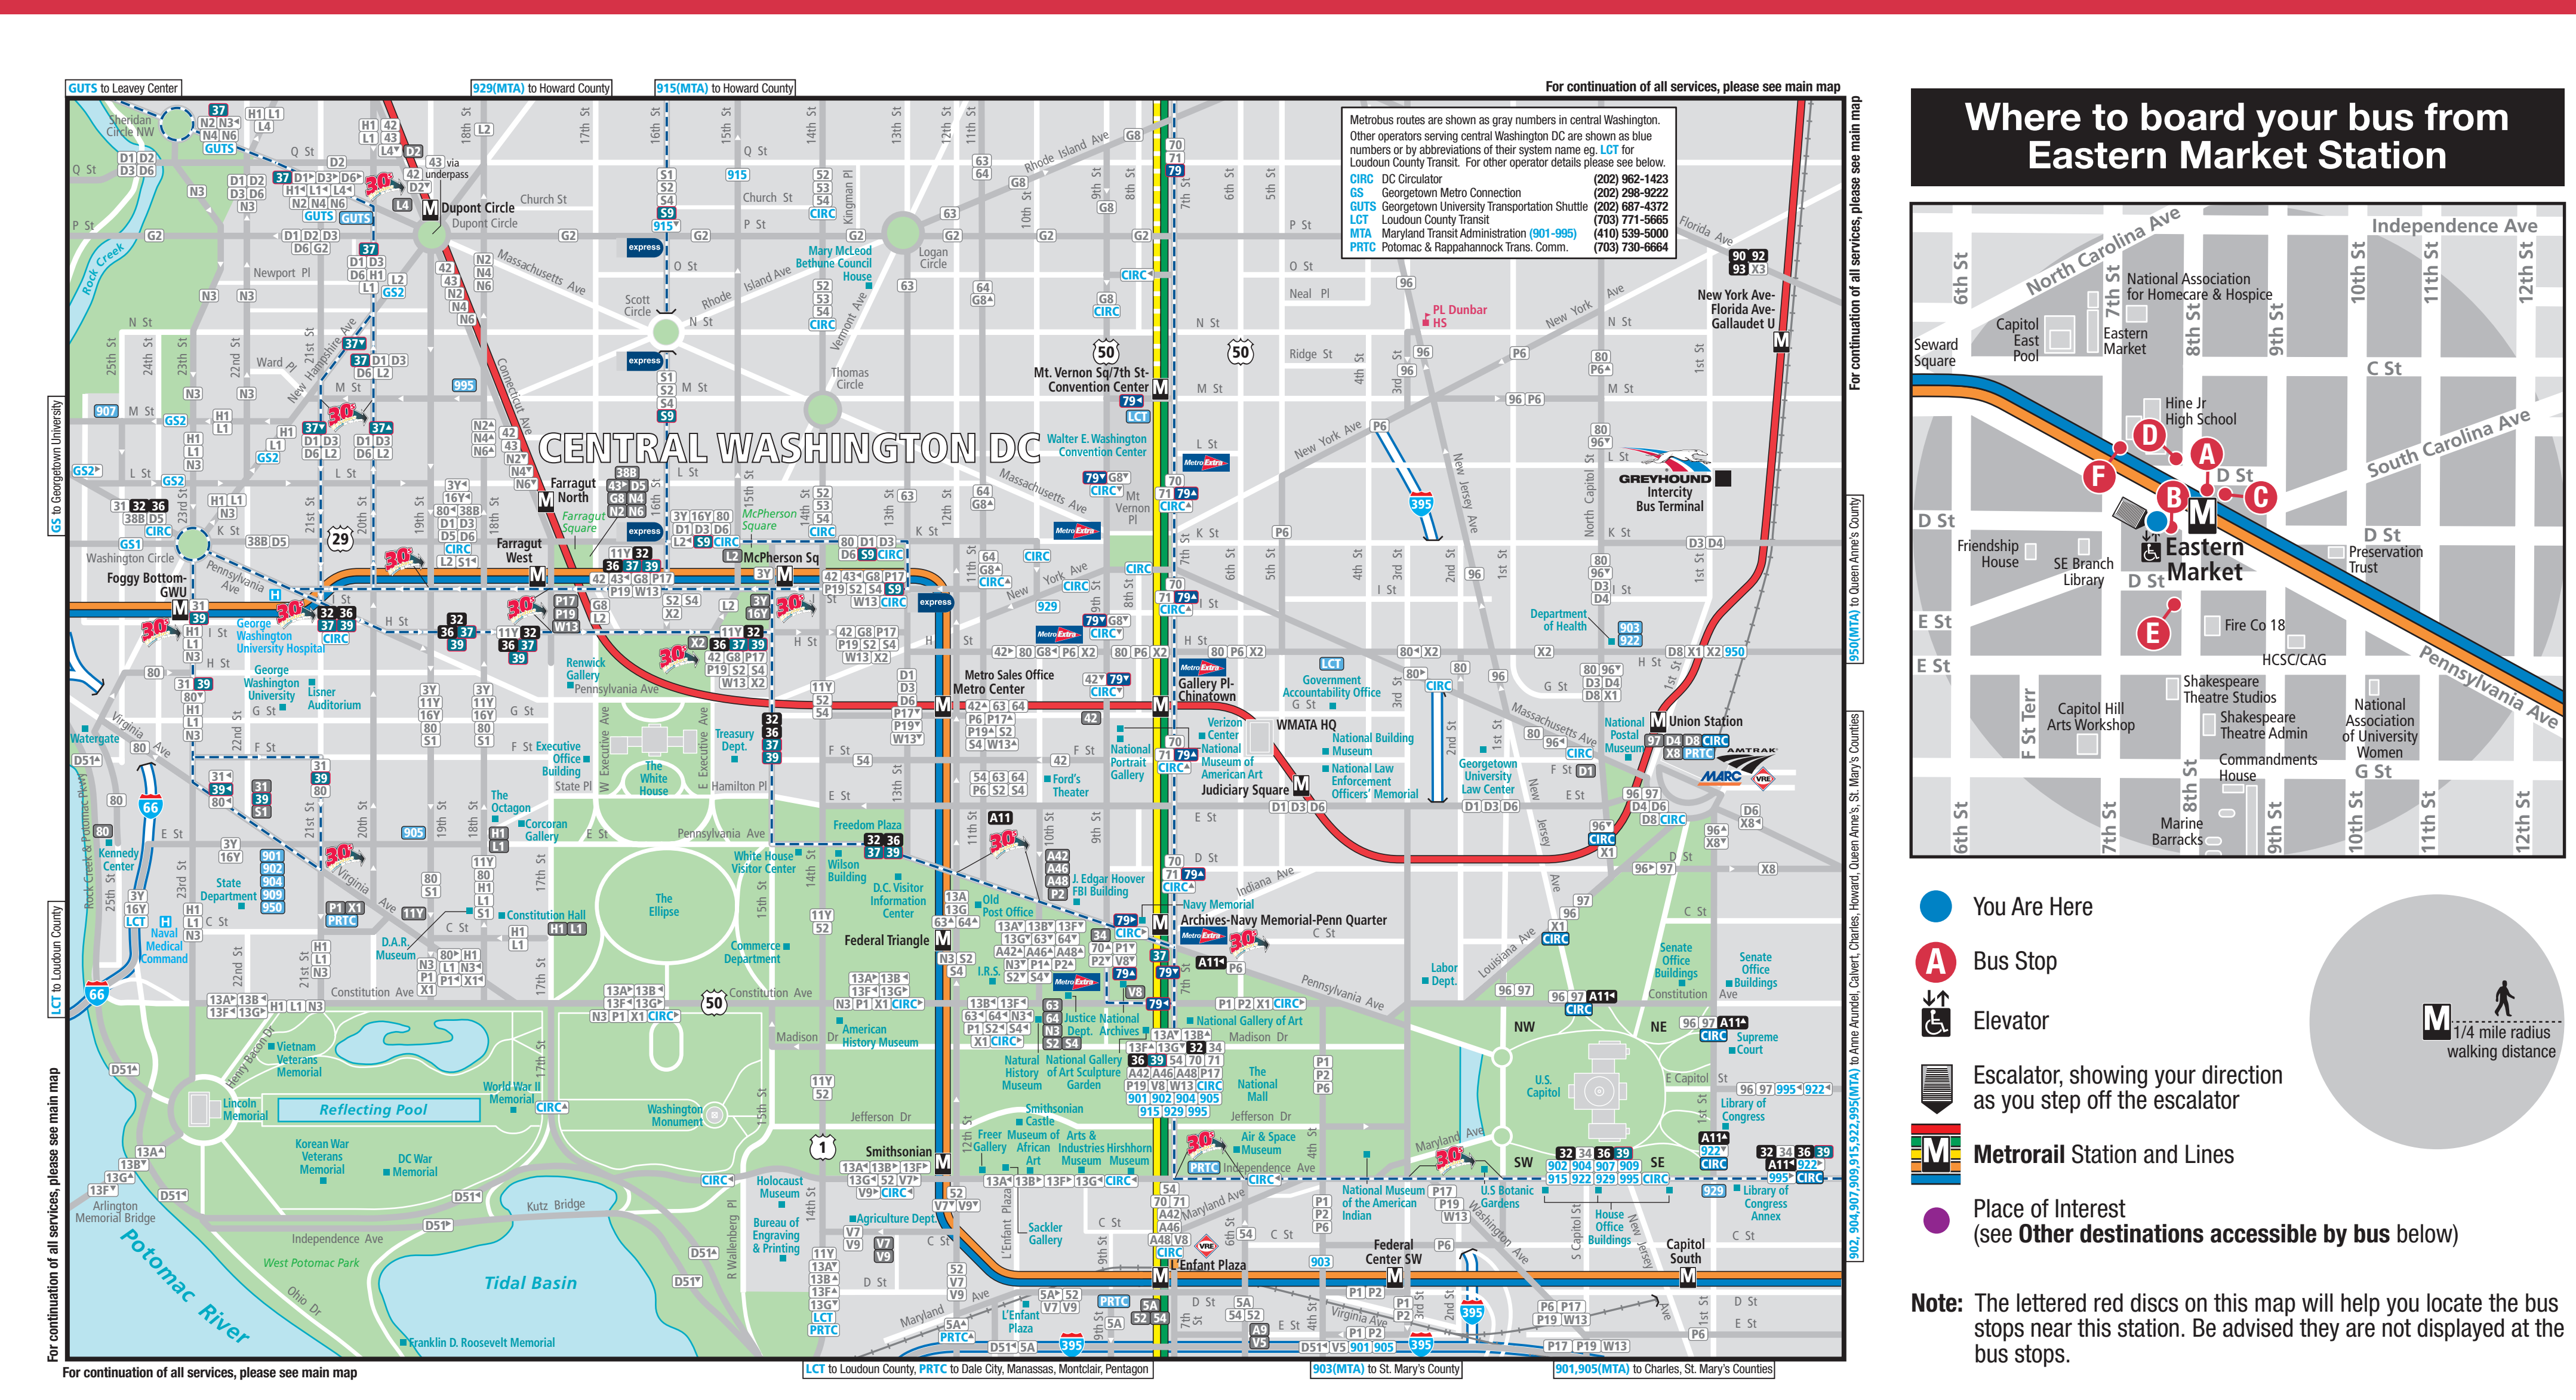

Bus stop information from Eastern Market Station

All frequencies in this table are shown in minutes; check schedules for full details.

Take Route	DESTINATION	Serving	Bus Stop	Operator Code	Monday to Friday		Saturday	Sunday	Fri/Sat	
					AM Rush	Midday	PM Rush	Day	Day	Late Night
32/36	FRIENDSHIP HEIGHTS M	Pennsylvania Ave, Wisconsin Ave	A F	Metro	8-15	15	15	15	25-36	
32	SOUTHERN AVENUE M	Pennsylvania Ave, 25th St, Alabama Ave, 23rd St	B	Metro	15-30	30	10-20	30	30-60	
34	ARCHIVES M	Pennsylvania Ave, 7th St	A F	Metro	20	30	15	30	60	
34	NAYLOR ROAD M	Pennsylvania Ave, Naylor Rd	B	Metro	20	30	15	30	60	
36	NAYLOR ROAD M	Pennsylvania Ave, Branch Ave, Erie St, Hillcrest	B	Metro	30	30	15-30	30	30-60	
39	NAYLOR ROAD M	Pennsylvania Ave, Southern Ave LIMITED STOP	B	Metro	--	--	15	--	--	
39	POTOMAC PARK/ STATE DEPT LIMITED STOP	Pennsylvania Ave, 23rd St LIMITED STOP	A F	Metro	15	--	--	--	--	
90	DUKE ELLINGTON BRIDGE	8th St, Florida Ave, U St, 18th St	C	Metro	8-15	16	8-15	24	30	
90	ANACOSTIA M	8th St, MLK Jr. Ave	D E	Metro	8-15	16	8-15	24	30	
92	DUKE ELLINGTON BRIDGE	8th St, Florida Ave, U St, 18th St	C	Metro	8-15	16	10-14	24	30	
92	CONGRESS HEIGHTS M	Good Hope Rd, Alabama Ave	D E	Metro	8-15	16	8-15	24	30	
93	DUKE ELLINGTON BRIDGE	8th St, Florida Ave, U St, 18th St	C	Metro	1 trip	--	--	--	4 trips	
93	CONGRESS HEIGHTS M	Morris Rd, Stanton Rd, Alabama Ave	D E	Metro	1 trip	--	--	--	30-45	
A11	FEDERAL TRIANGLE M*	Pennsylvania Ave	F	Metro	--	--	1 trip	--	--	
C40	PEABODY ELEMENTARY SCHOOL	Watkins Elementary School, school days only	A F	Metro	1 trip	--	1 trip	--	--	
CIRC	NAVY YARD M	8th St, M St	B	CIRC	10	10	10^	10^	10^	
CIRC	UNION STATION M	1st St, Capitol Hill	F	CIRC	10	10	10^	10^	10^	

NOTES: * Service runs before rail service begins
^ Service extended until midnight on National's game days

Service runs less often in the early morning and late evening

Bus operator codes in Washington DC, Maryland and Virginia

Metro	Metrobus	CUC	Connect-a-Ride, Prince George's County	KST	King Street Trolley
Metro Extra	Washington Metropolitan Area Transit Authority	CJE	City of Fairfax	LCT	Loudoun County Transit
Metrobus 30s	Washington Metropolitan Area Transit Authority	DASH	DASH, Alexandria Transit Company	MTA	Maryland Transit Administration
Metrobus Express Limited Stop Service	Washington Metropolitan Area Transit Authority	FC	Fairfax Connector, Fairfax County	PRTC	Potomac & Rappahannock Transportation Commission
ART	Arlington Transit	FH	Friendship Heights Village Bus	RO	Ride On, Montgomery County
AU	American University, Washington DC	GS	Georgetown Metro Connection	TB	The Bus, Prince George's County
CIRC	DC Circulator	GUTS	Georgetown University Transportation Shuttle	UM	University of Maryland

Other destinations accessible by bus

1. Navy Museum
   From 8th & D St (north), take route 90, 92 or 93 to 8th & M St.
2. Nationals Park
   From the N22 bus stop, take Route N22 to M St & 1st St. Walk two blocks south on 1st St to the ballpark.

SmarTrip®