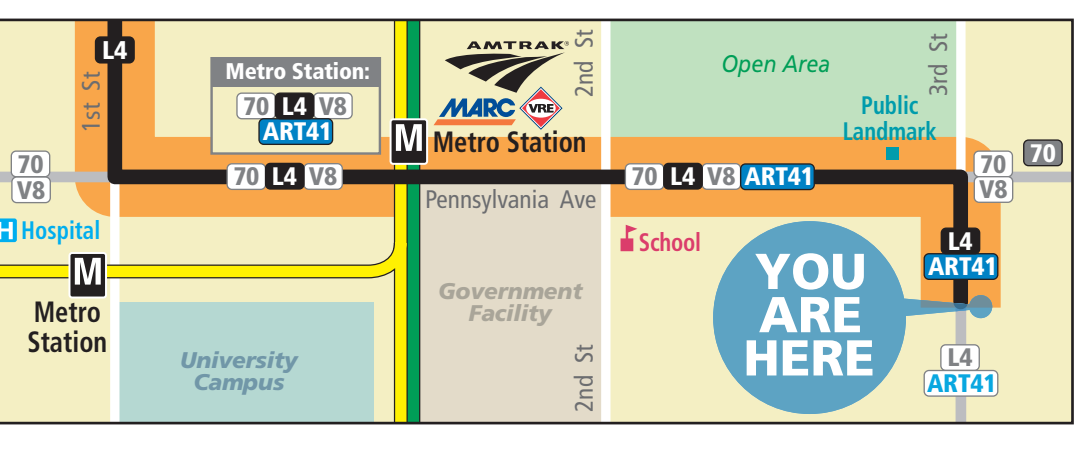

Bus Information From Eastern Market Station

How to use this map

Map Legend

Bus stop information from Eastern Market Station