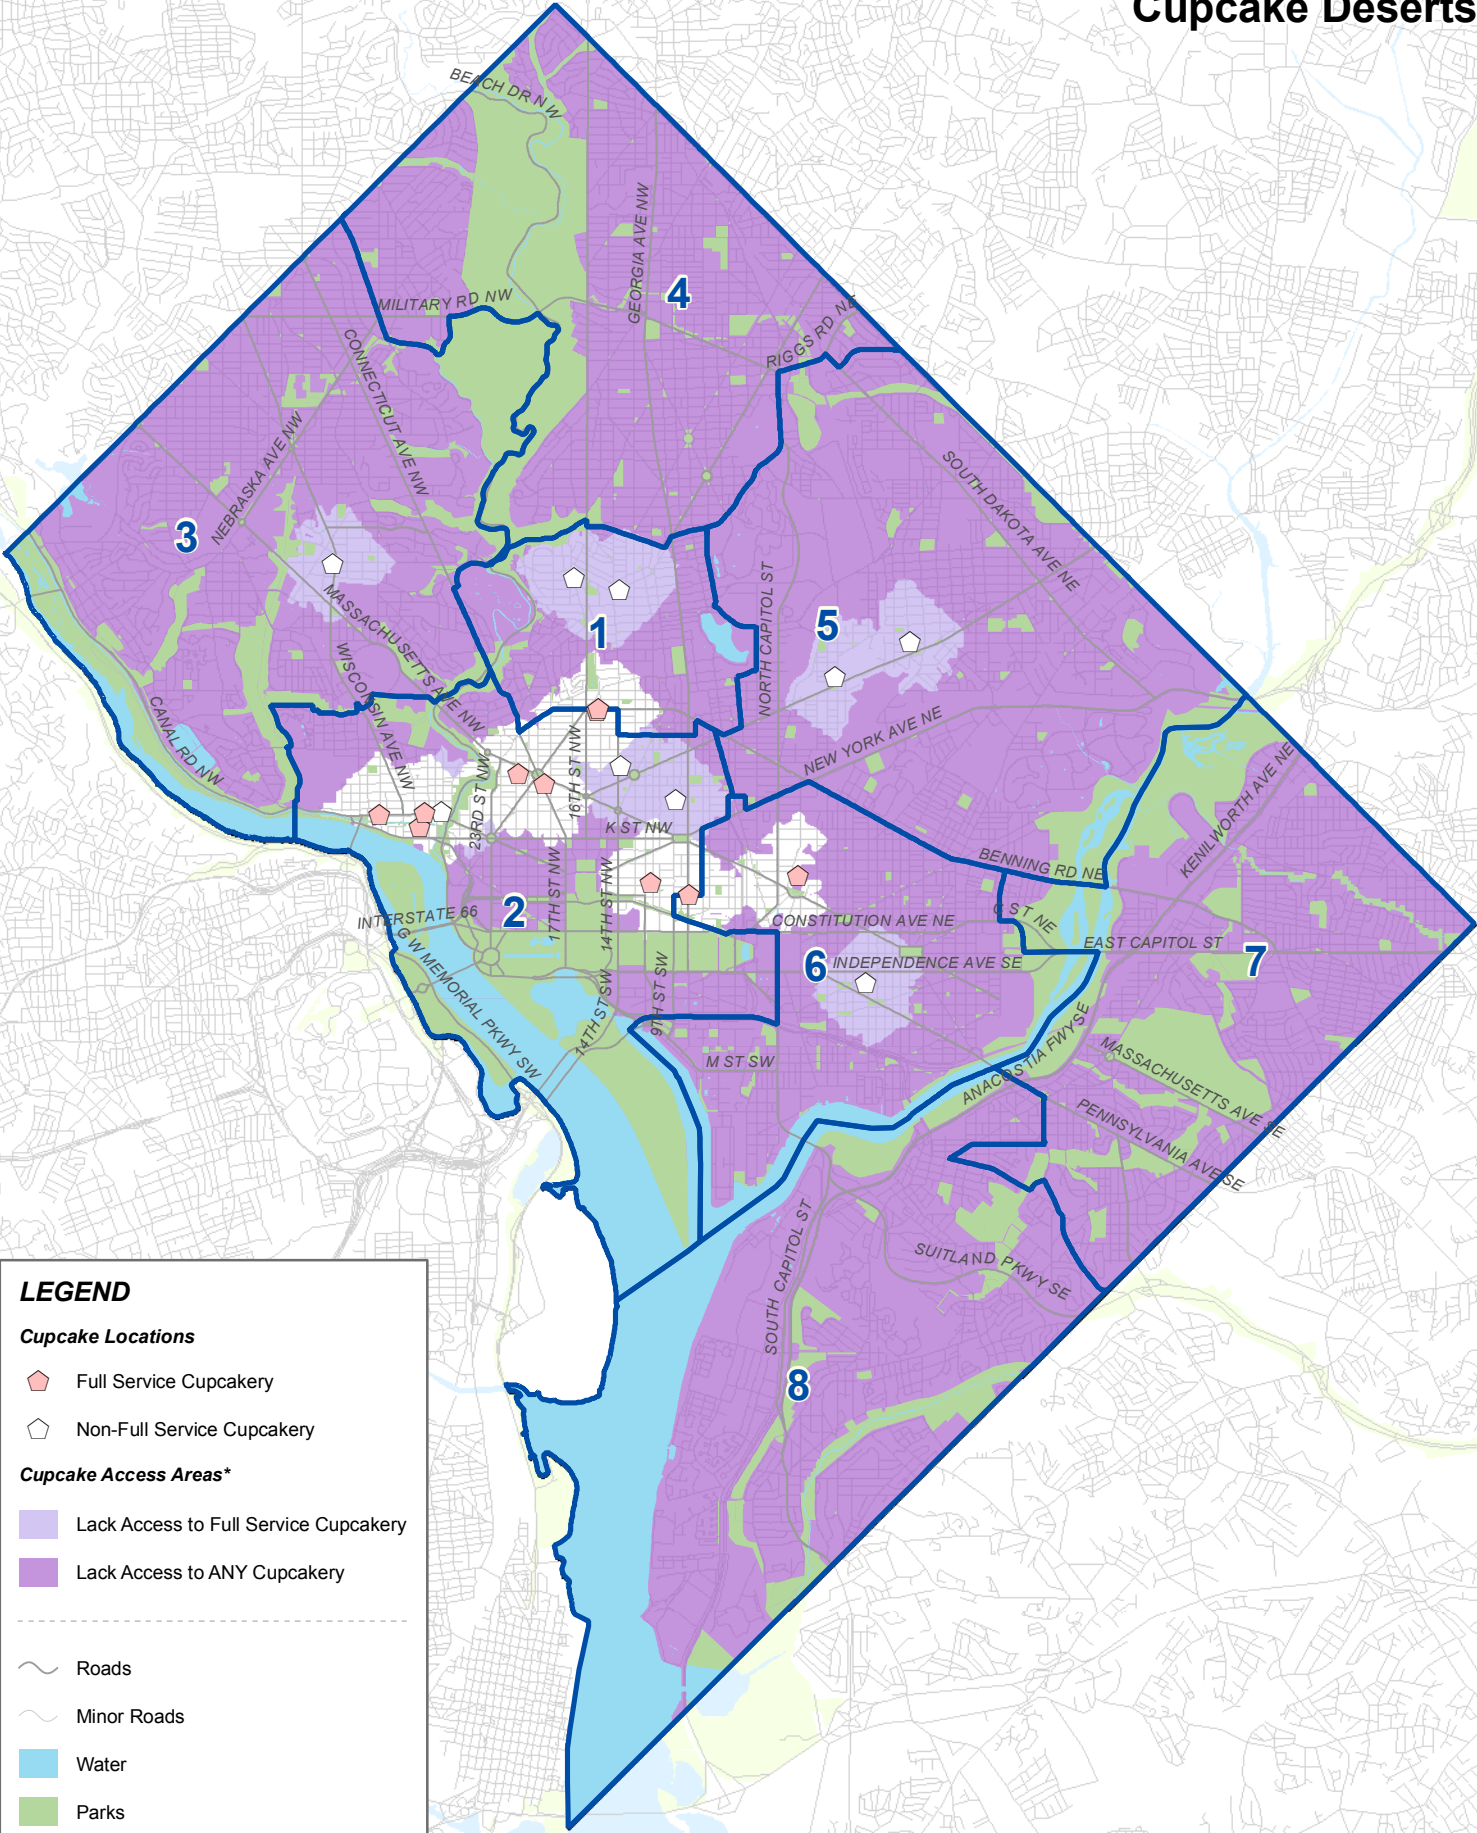

District of Columbia: Cupcake Deserts

LEGEND

Cupcake Locations

-  Full Service Cupcakery
-  Non-Full Service Cupcakery

Cupcake Access Areas*

-  Lack Access to Full Service Cupcakery
-  Lack Access to ANY Cupcakery

-  Roads
-  Minor Roads
-  Water
-  Parks
-  2002 Wards

Cupcake Access: defined as a location that is within a 10 minute walk of a cupcakery.