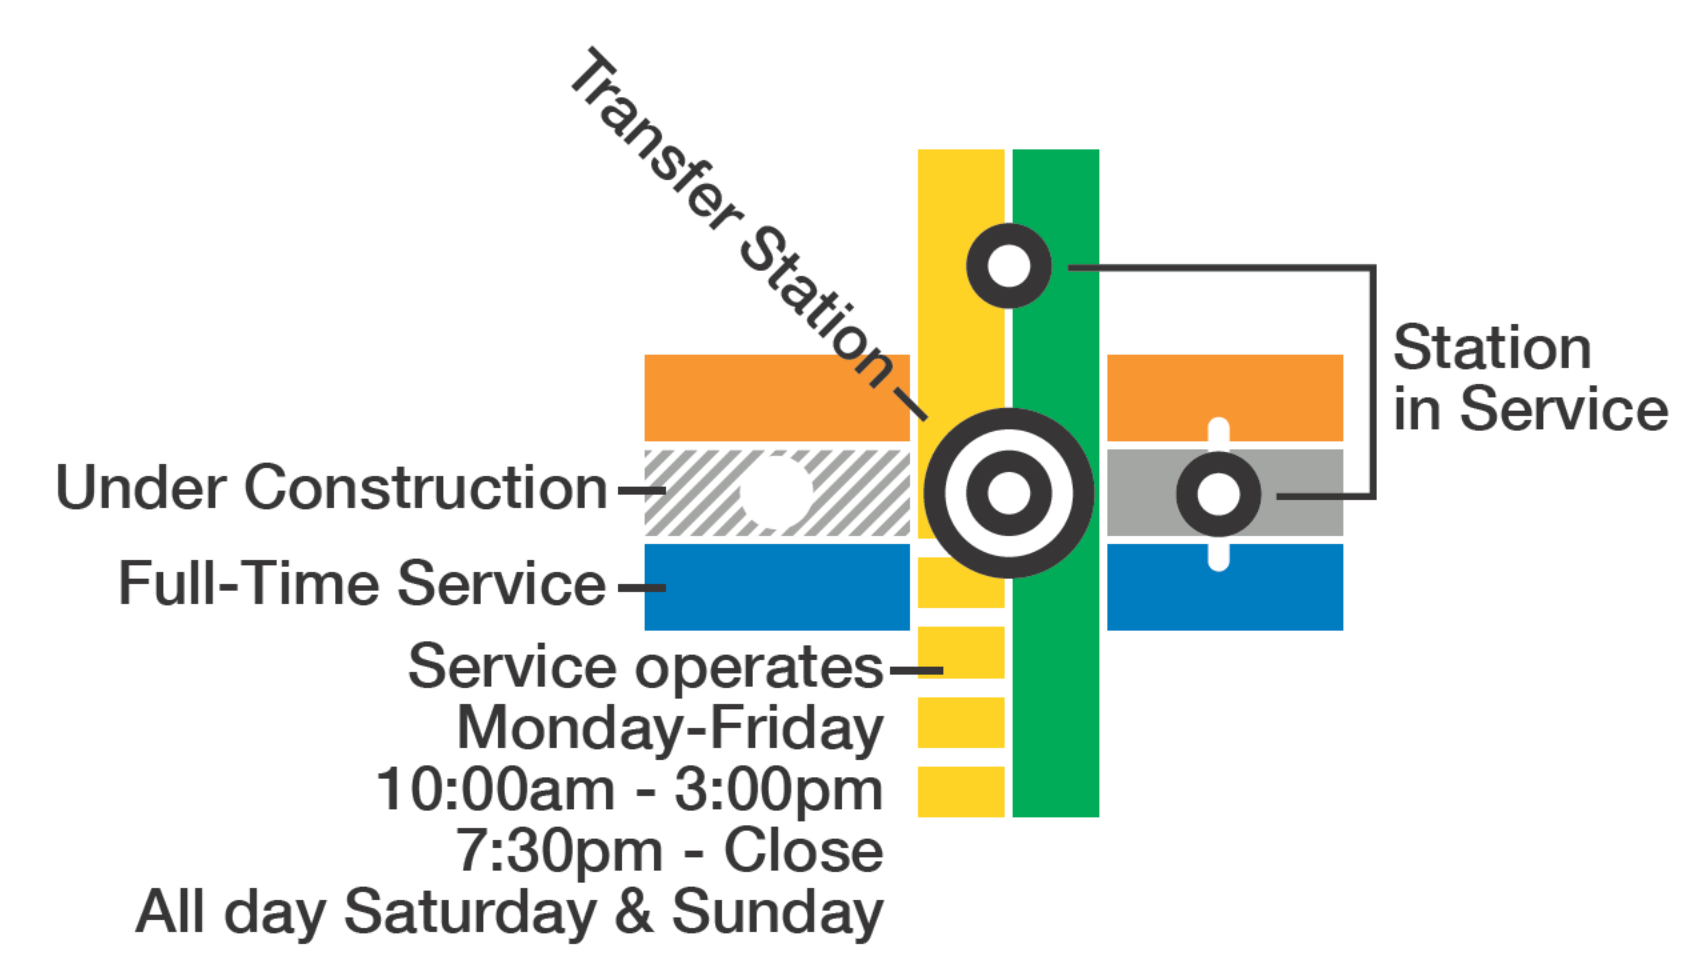

M metro System Map

wmata.com
Customer Information Service: 202-637-7000
TTY Phone: 202-962-2033
Metro Transit Police: 202-962-2121

1. ## Legend
2. **RD** Red Line • Glenmont / Shady Grove
   - **OR** Orange Line • New Carrollton / Vienna
   - **BL** Blue Line • Franconia-Springfield / Largo Town Center
   - **GR** Green Line • Branch Ave / Greenbelt
   - **YL** Yellow Line • Huntington / Mt Vernon Sq / Fort Totten
   - **SV** Silver Line • Wiehle-Reston East / Largo Town Center

1. ## Station Features
2. Bus to Airport
   - Parking
   - Hospital
   - Airport

1. ## Connecting Rail Systems
2. AMTRAK
   - VRE
   - MARC

Metro is accessible.

Map is not to scale